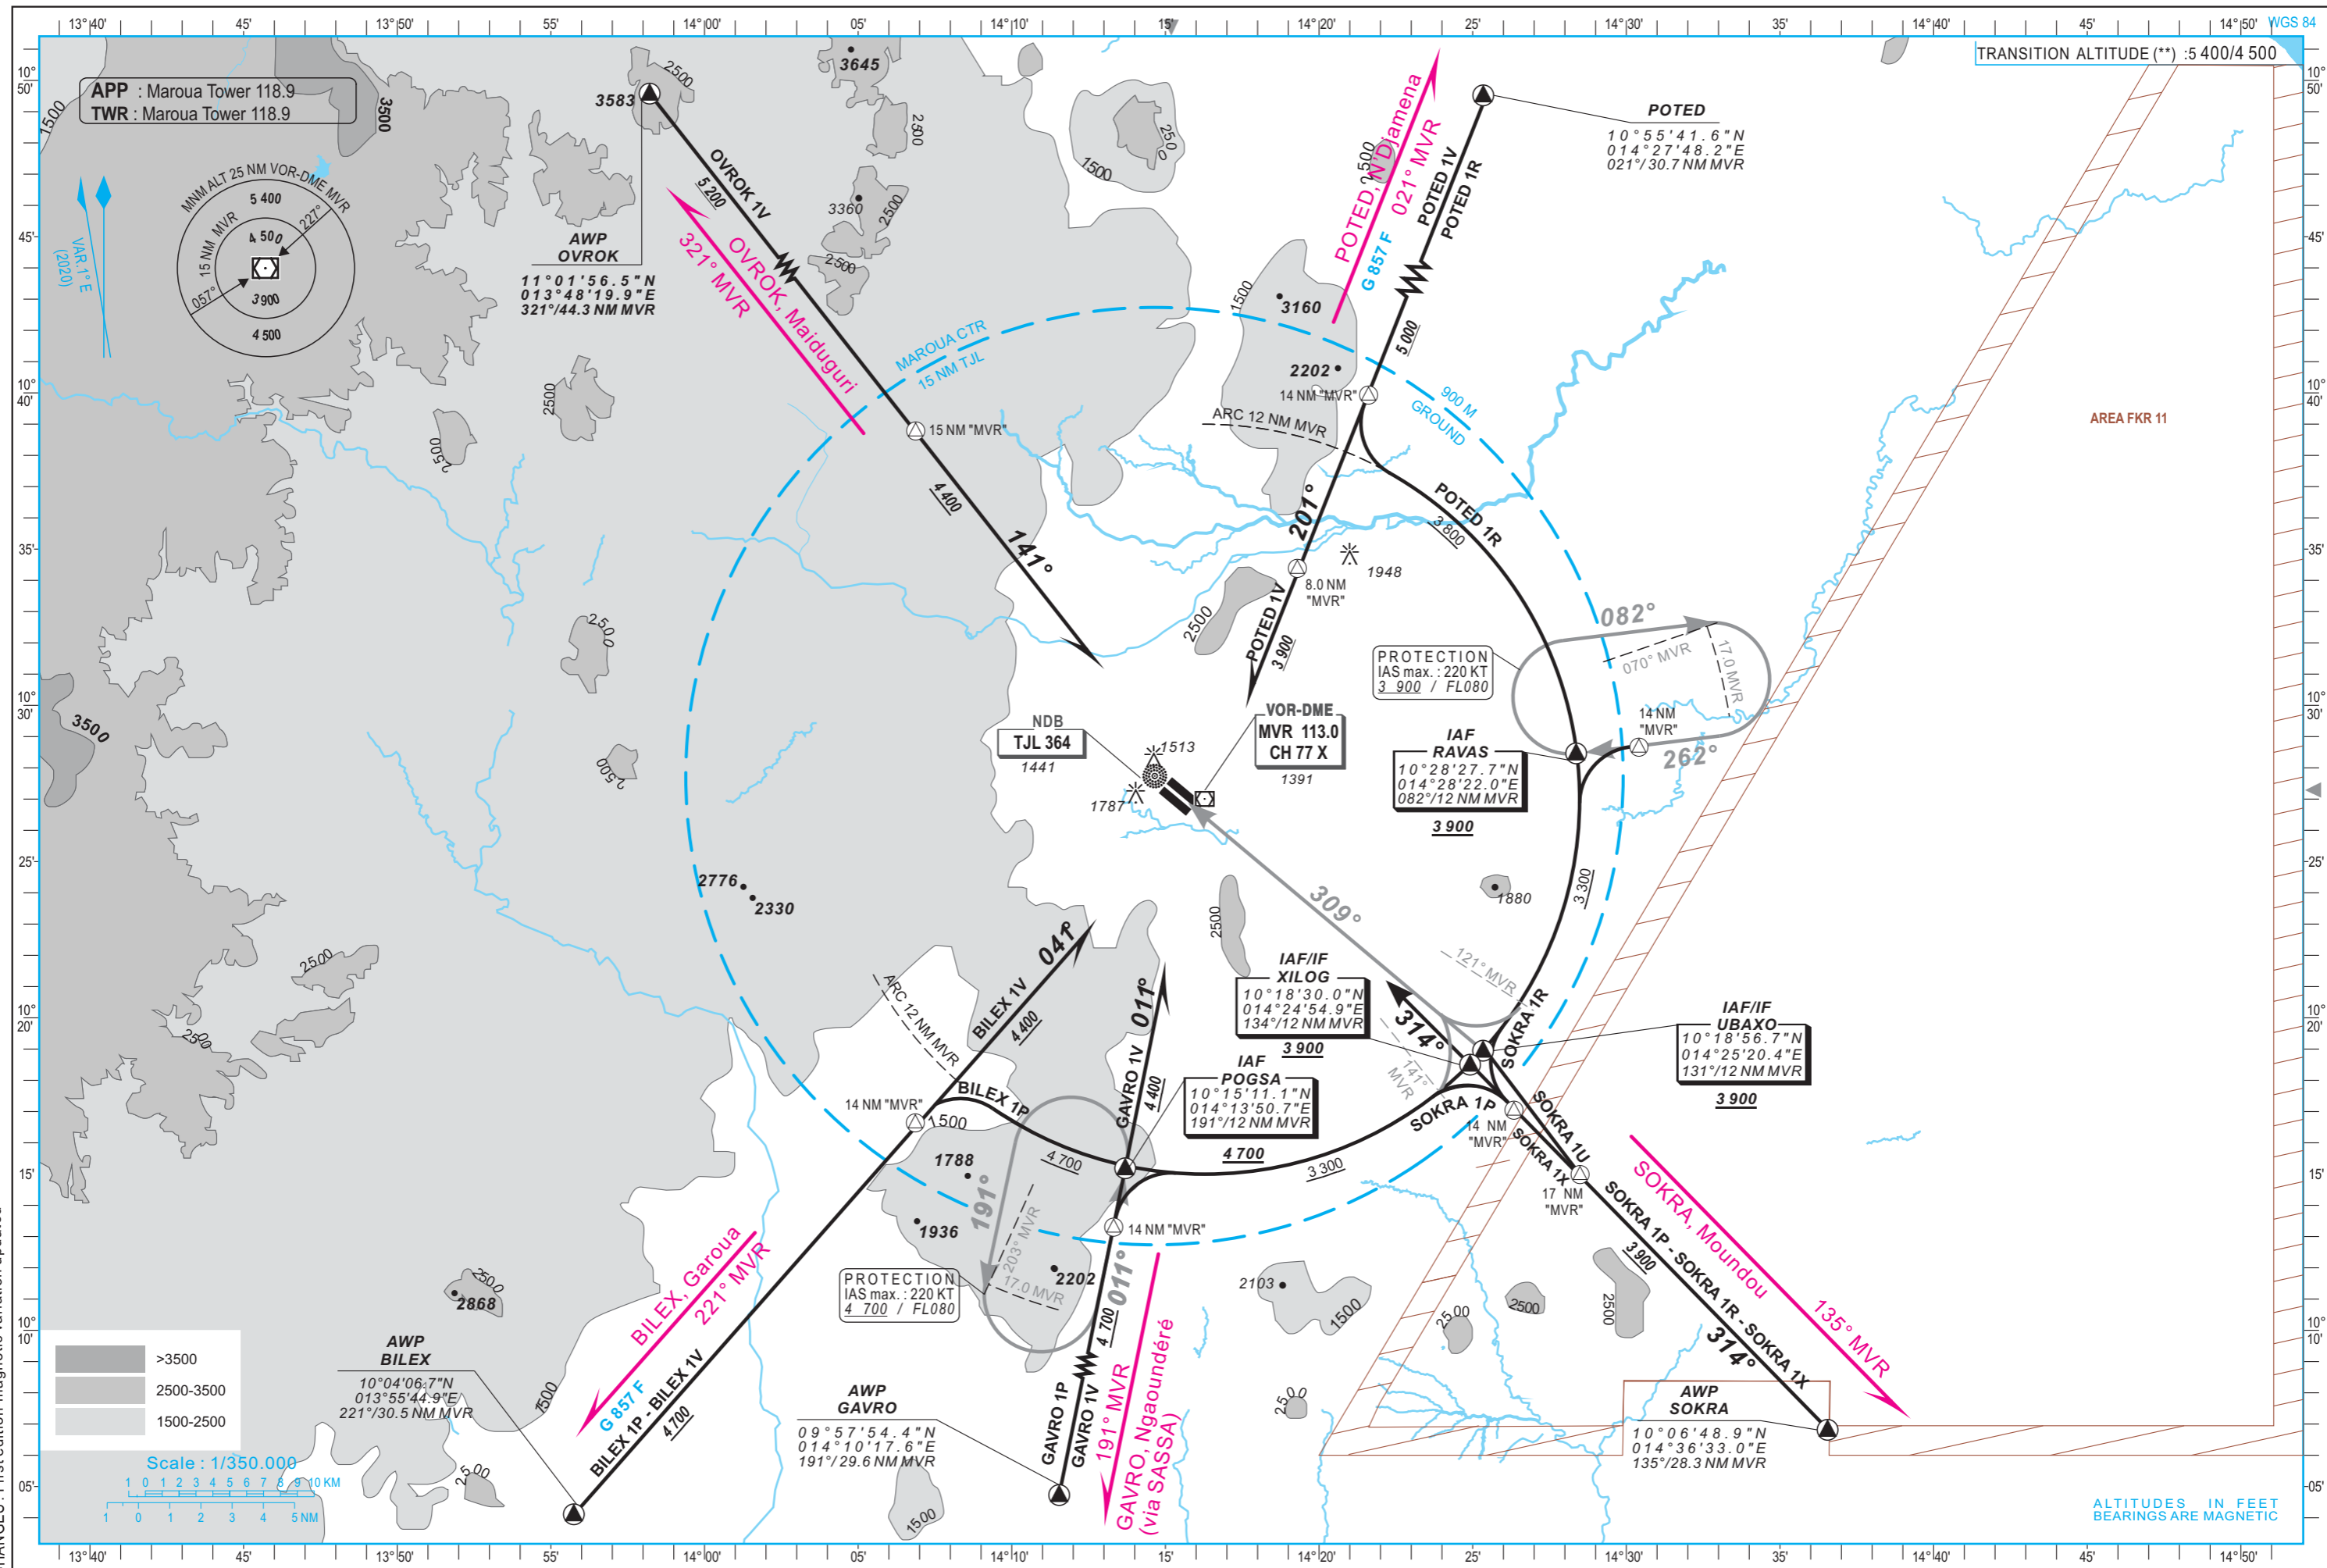

TMA - Arrival procedures

MAROUA (FKKL)

STARs - RWY 31

CHANGES : First edition-magnetic variation updated